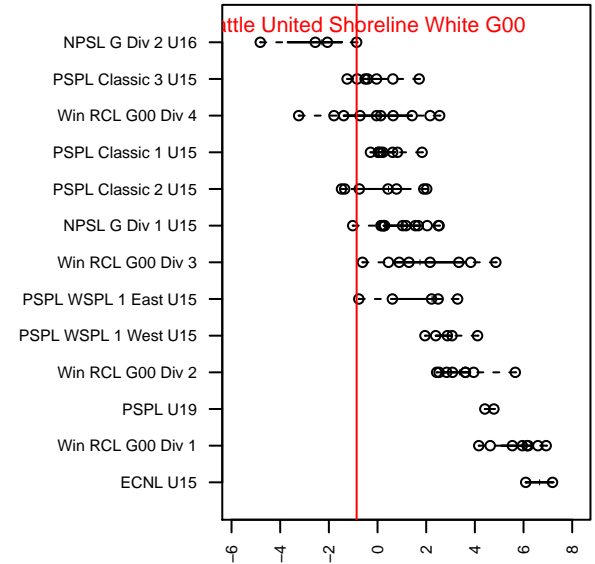

Seattle United Shoreline White G00

Seattle United Regional
 Seattle, WA
 G00 total strength=1036
 attack=2.43 defense=2.12
 fall league = NPSL G Div 2 U16

alt names used:
 SEATTLE UNITEDSHORELINE G00 WHITE
 SU Shoreline 00 White
 Seattle United SH G00 White

Venues played:
 2015 Snohomish United Invit Silver
 2015 KCC GU15
 2015 NPSL G Division 2 U16
 2015 WYS Presidents Cup G00 Division 2

Seattle United Shoreline White G00
 Dots are actual minus expected GF (blue circles) and GA (red triangles).
 Blue line is smoothed change in attack strength. Red is smoothed change in defense strength.

**attack and defense variance (black dot)
relative to other teams
and top 10 in region**

**attack and defense rating
relative to others at age
and all opponents in last 13 months**

Performance relative to 13 month average