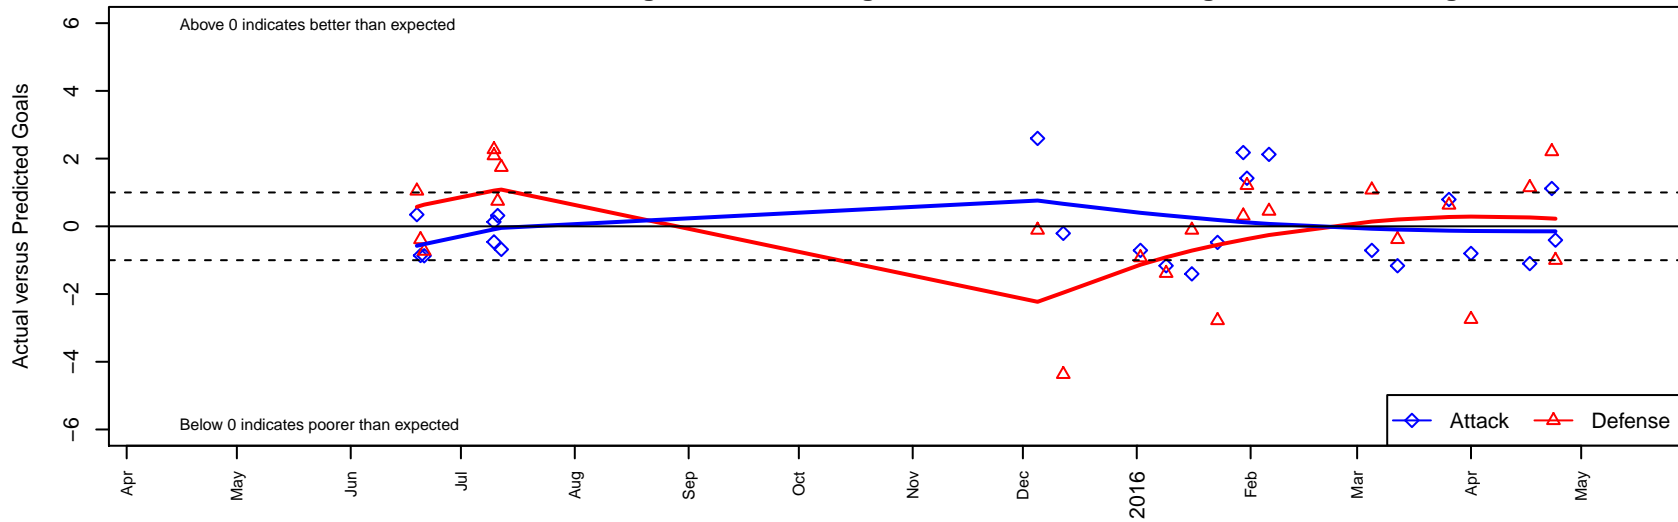

Seattle United Shoreline White G00

Seattle United Regional
 Seattle, WA
 G00 total strength=1036
 attack=2.43 defense=2.12
 fall league = NPSL G Div 2 U16

alt names used:
 SEATTLE UNITEDSHORELINE G00 WHITE
 SU Shoreline 00 White
 Seattle United SH G00 White

Venues played:
 2015 Snohomish United Invit Silver
 2015 KCC GU15
 2015 NPSL G Division 2 U16
 2015 WYS Presidents Cup G00 Division 2

Seattle United Shoreline White G00
 Dots are actual minus expected GF (blue circles) and GA (red triangles).
 Blue line is smoothed change in attack strength. Red is smoothed change in defense strength.

**attack and defense variance (black dot)
relative to other teams
and top 10 in region**

**attack and defense rating
relative to others at age
and all opponents in last 13 months**

Performance relative to 13 month average