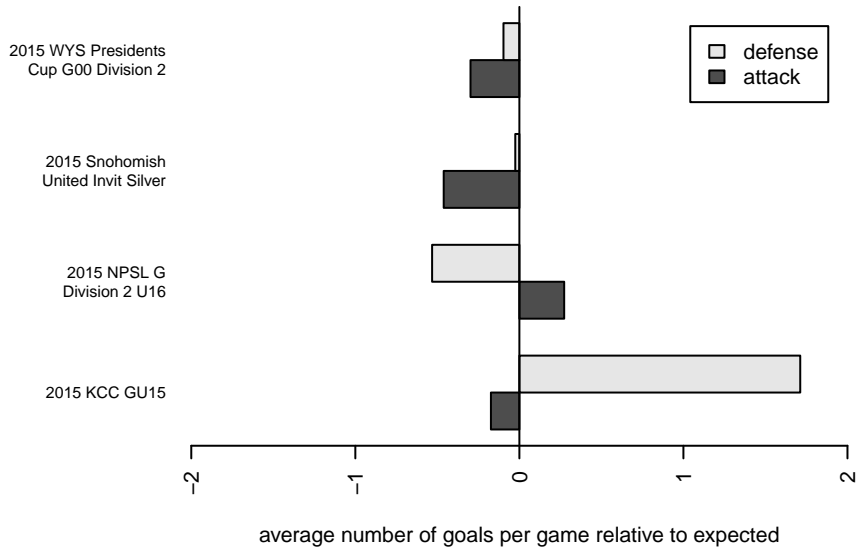

Seattle United Shoreline White G00

Seattle United Regional
 Seattle, WA
 G00 total strength=1036
 attack=2.43 defense=2.12
 fall league = NPSL G Div 2 U16

alt names used:
 SEATTLE UNITEDSHORELINE G00 WHITE
 SU Shoreline 00 White
 Seattle United SH G00 White

Venues played:
 2015 Snohomish United Invit Silver
 2015 KCC GU15
 2015 NPSL G Division 2 U16
 2015 WYS Presidents Cup G00 Division 2

Seattle United Shoreline White G00
 Dots are actual minus expected GF (blue circles) and GA (red triangles).
 Blue line is smoothed change in attack strength. Red is smoothed change in defense strength.

**attack and defense variance (black dot)
relative to other teams
and top 10 in region**

**attack and defense rating
relative to others at age
and all opponents in last 13 months**

Performance relative to 13 month average